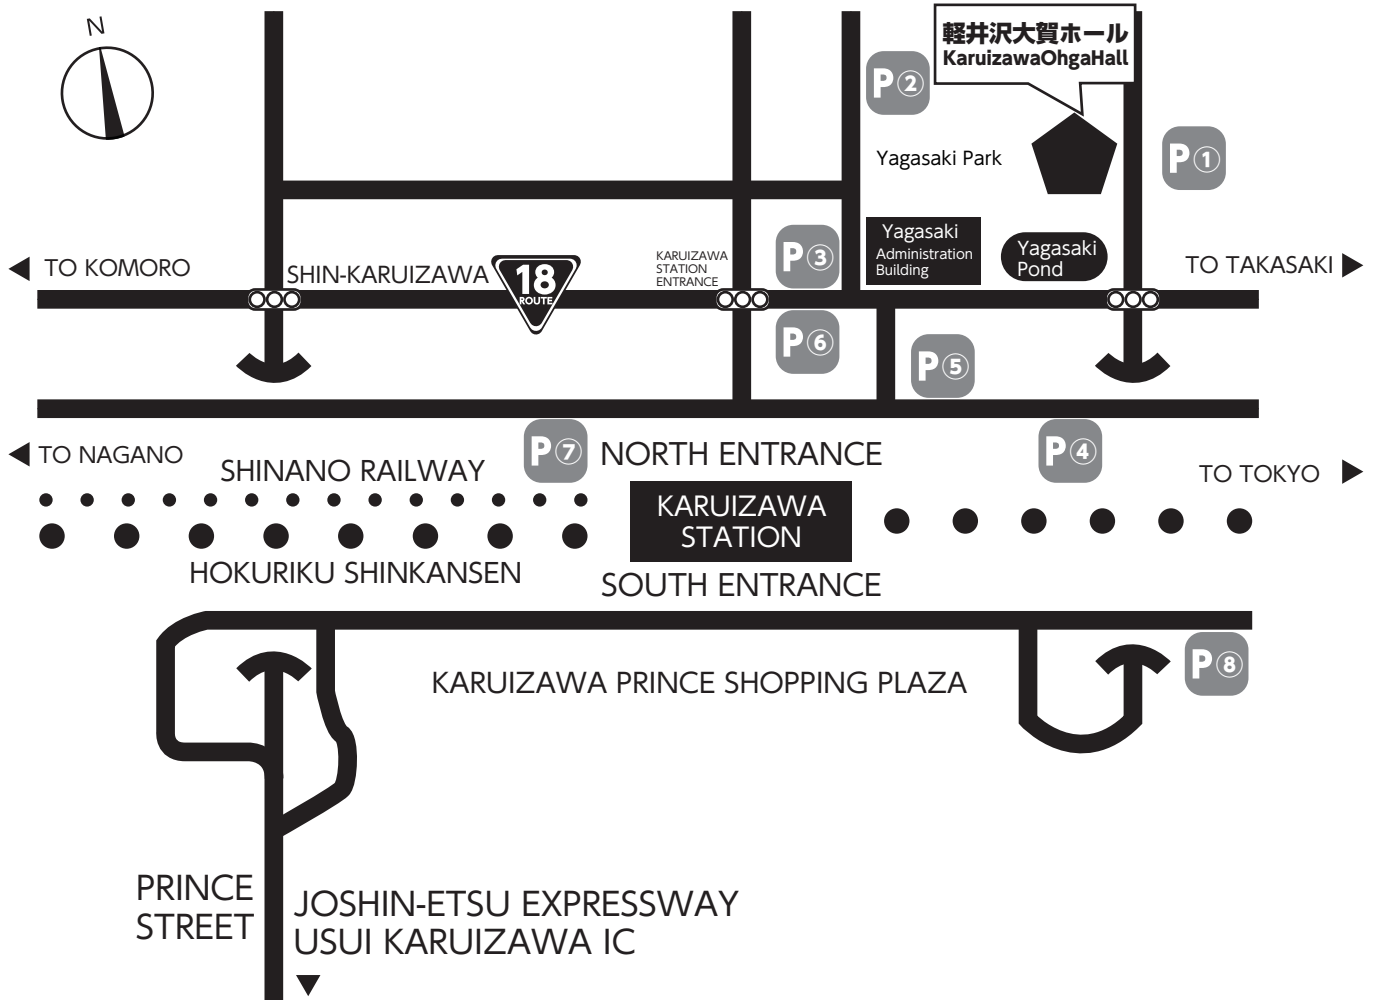

KARUIZAWA
OHGA
HALL

There is no private parking place.

Please use the public transportation.

PAID PARKING NEARBY
KARUIZAWA OHGA HALL

*** There is no private parking place.**

P PAID PARKING NEARBY
KARUIZAWA OHGA HALL

*** There is no private parking place.**

- ① SHIN-KARUIZAWA PARKING
- ② YAGASAKI-PARK PARKING
- ③ KUSAKARU KOTSU PARKING
- ④ TIMES PARKING
- ⑤ MITSUI 24 REPAK
- ⑥ KARUIZAWA STATION COIN PARKING
- ⑦ KARUIZAWA STATION NORTH ENTRANCE WEST SIDE PARKING
- ⑧ KARUIZAWA PRINCE SHOPPING PLAZA EAST PARKING